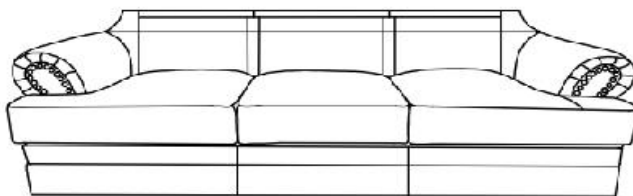

STEP 1

STEP 2

STEP 3

STEP 4

STEP 5

STEP 6