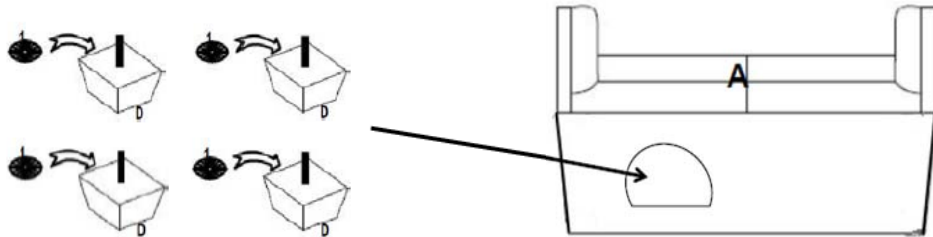

LOVESEAT 1PC

CUSHION 2PCS

LUMBAR PILLOW 2PCS

LEG 4PCS

Z HARDWARE PACKAGE

PLASTIC WASHER 4PCS

IT NEEDS TWO PERSONS AND TAKES ABOUT FIFTEEN MINUTES TO ASSEMBLE THE ITEM.

STEP 1

STEP 2

STEP 3

STEP 4

STEP 5