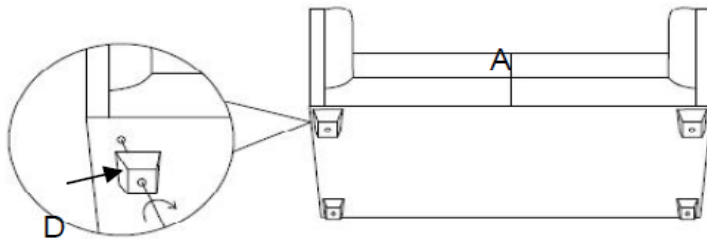

LOVESEAT 1PC

CUSHION 2PCS

LUMBAR PILLOW 2PCS

LEG 4PCS

Z HARDWARE PACKAGE

PLASTIC WASHER 4PCS

IT NEEDS TWO PERSONS AND TAKES ABOUT FIFTEEN MINUTES TO ASSEMBLE THE ITEM.

STEP 1

STEP 2

STEP 3

STEP 4

STEP 5