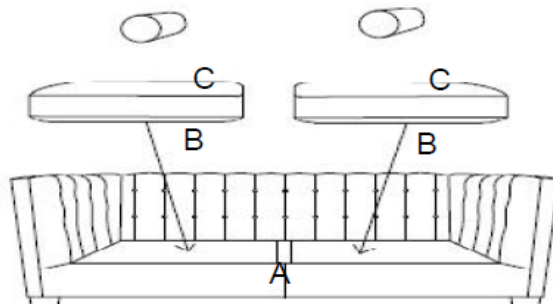

LOVESEAT 1PC

CUSHION 2PCS

LUMBAR PILLOW 2PCS

LEG 4PCS

Z HARDWARE PACKAGE

PLASTIC WASHER 4PCS

IT NEEDS TWO PERSONS AND TAKES ABOUT FIFTEEN MINUTES TO ASSEMBLE THE ITEM.

STEP 1

STEP 2

STEP 3

STEP 4

STEP 5