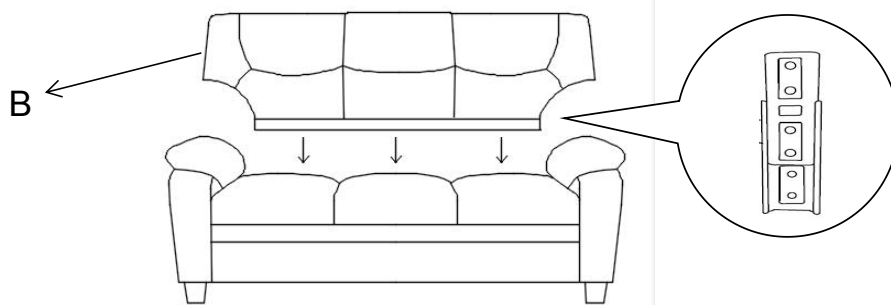

ASSEMBLY TIME PER UNIT: 15 MINUTES

PAPTS IDENTIFICATION

STEP 1

STEP 2

STEP 3

STEP 4