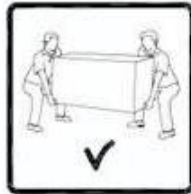

Assembly Instruction

ASSEMBLY TIPS:

- 1.Remove hardware from box and sort by size
- 2.Please check to see that all hardware and parts are present prior to start of assembly
- 3.Please follow attached instructions in the same sequence as numbered to assure fast & easy assembly.

Warning!

- 1.Do not attempt to repair or modify parts that are broken or defective, Please contact the store immediately.
- 2.This product is for home use only and not intended for commercial establishment.