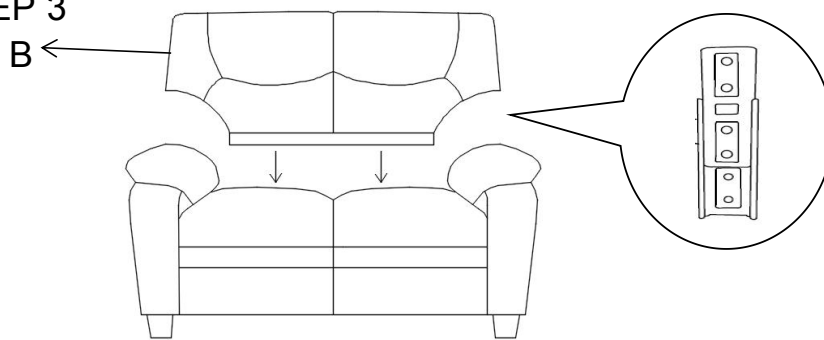

ASSEMBLY TIME PER UNIT: 15 MINUTES

PAPTS IDENTIFICATION

STEP 1

STEP 2

STEP 3

STEP 4