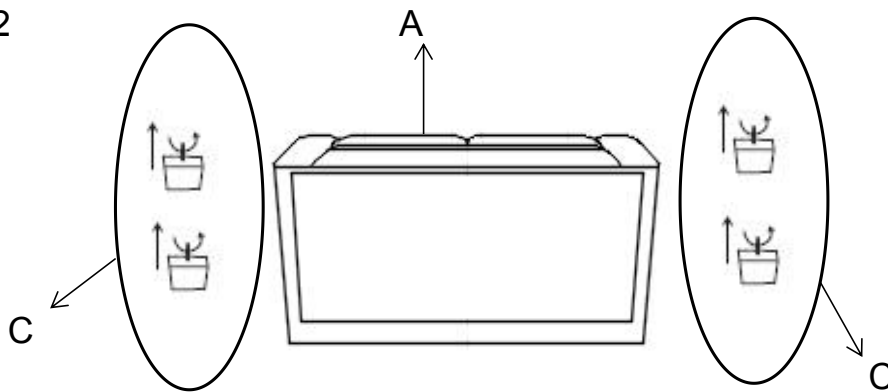

ASSEMBLY TIME PER UNIT: 15 MINUTES

PAPTS IDENTIFICATION

STEP 1

STEP 2

STEP 3

STEP 4