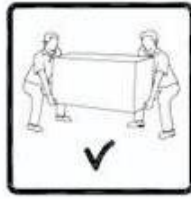

Assembly Instruction

ASSEMBLY TIPS:

- 1.Remove hardware from box and sort by size
- 2.Please check to see that all hardware and parts are present prior to start of assembly
- 3.Please follow attached instructions in the same sequence as numbered to assure fast & easy assembly.

Warning!

- 1.Do not attempt to repair or modify parts that are broken or defective, Please contact the store immediately.
- 2.This product is for home use only and not intended for commercial establishment.