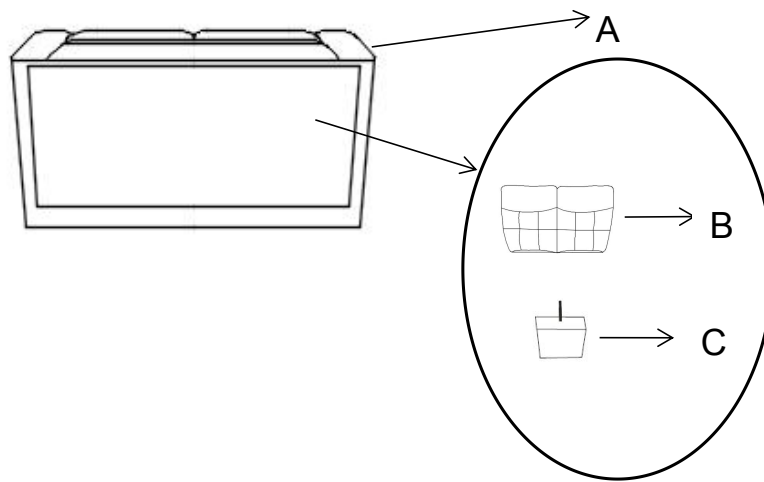

COASTER®
Fine Furniture

506562 LOVESEAT

ASSEMBLY INSTRUCTION
COASTER FINE FURNITURE

WWW.COASTERCOMPANY.COM

2017/05/12

Assembly Instruction

ASSEMBLY TIPS:

- 1.Remove hardware from box and sort by size
- 2.Please check to see that all hardware and parts are present prior to start of assembly
- 3.Please follow attached instructions in the same sequence as numbered to assure fast & easy assembly.

ASSEMBLY TIME PER UNIT: 15 MINUTES

PAPTS IDENTIFICATION

STEP 1

STEP 2

STEP 3

STEP 4