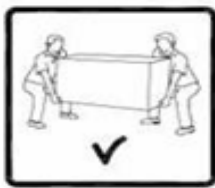

ASSEMBLY TIME PER UNIT:	10 MINUTES

PARTS IDENTIFICATION

A