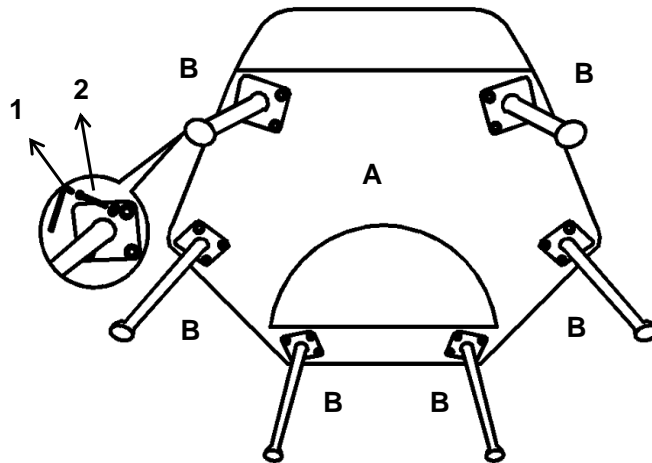

ITEM : 915429

ASSEMBLY INSTRUCTIONS

STEP 1

STEP 2

STEP 4