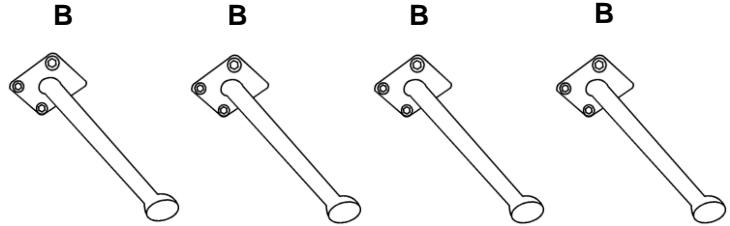

ITEM : 915429

ASSEMBLY INSTRUCTIONS

STEP 1