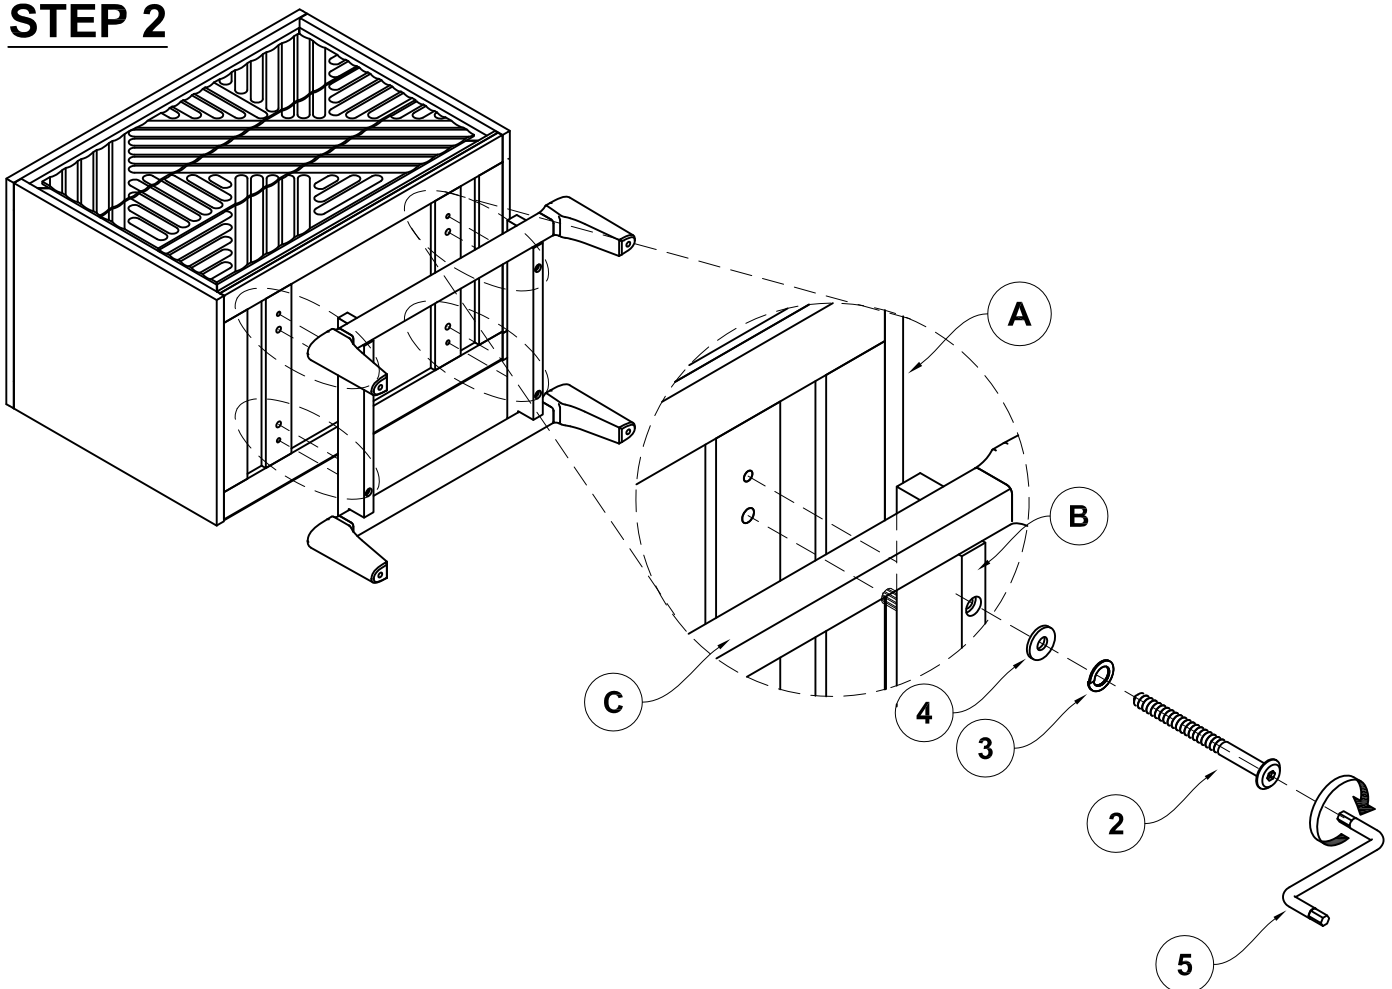

ASSEMBLY TIME

15 MINUTES

PARTS IDENTIFICATION

A	NIGHTSTAND		1PC
B	TRESTLE BAR		2PCS
C	LEG FRAME		2PCS

HARDWARE IDENTIFICATION

1	SHORT BOLT (M6 x 35mm - BLK)		4PCS
2	LONG BOLT (M6 x 75mm - BLK)		4PCS
3	LOCK WASHER (Ø13 x Ø6 x 1mm - BLK)		8PCS
4	FLAT WASHER (Ø13 x Ø6 x 1mm - BLK)		8PCS
5	Z-ALLEN WRENCH (4MM - WHT)		1PC

ITEM: **223052**

ASSEMBLY INSTRUCTIONS

STEP 1

STEP 2

ITEM: **223052**

ASSEMBLY INSTRUCTIONS

STEP 3

COMPLETE