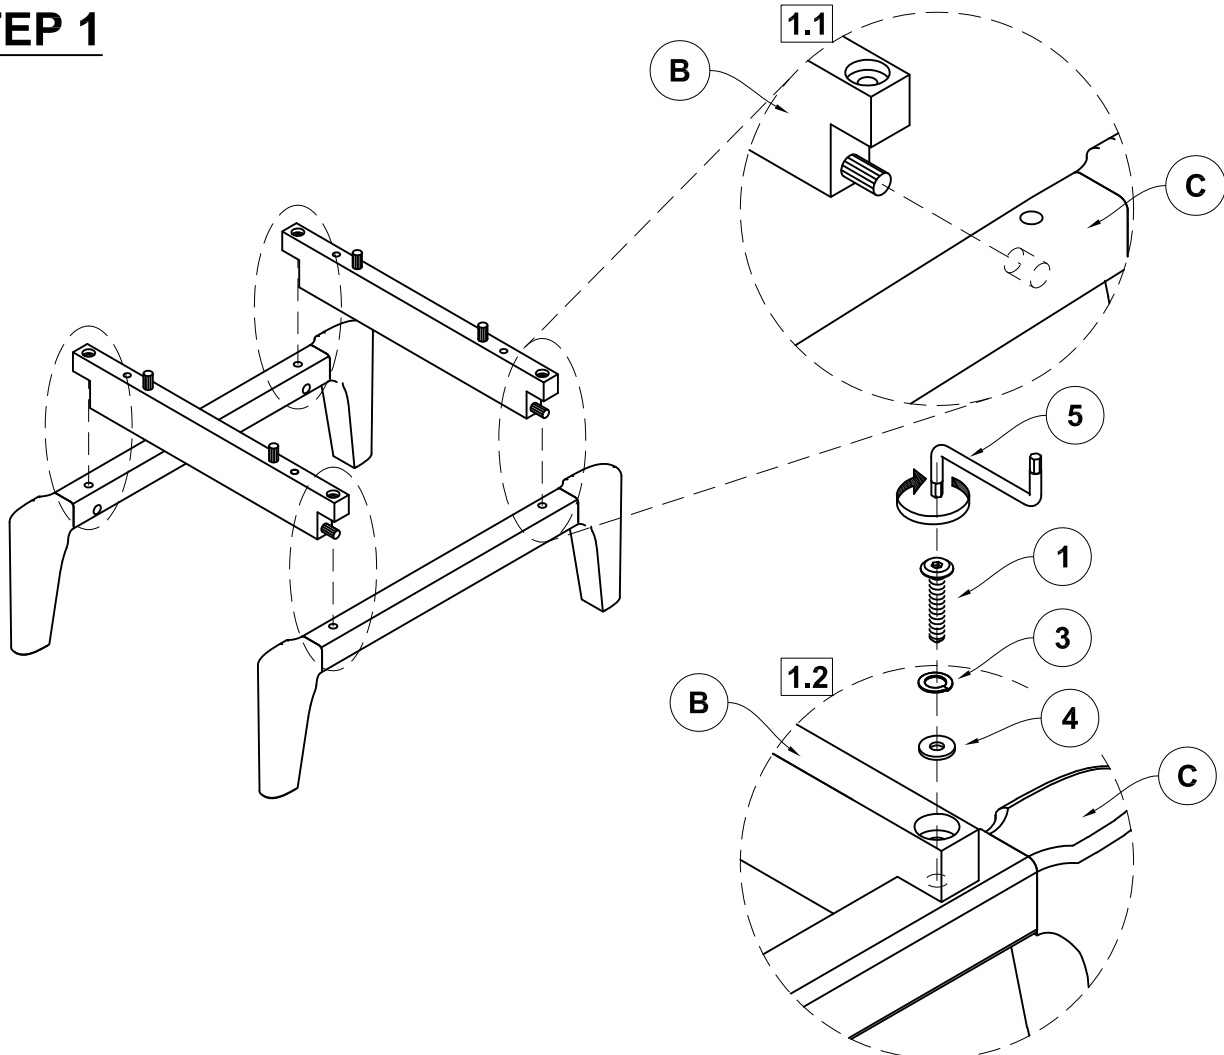

ASSEMBLY TIME

15 MINUTES

PARTS IDENTIFICATION

A	NIGHTSTAND		1PC
B	TRESTLE BAR		2PCS
C	LEG FRAME		2PCS

HARDWARE IDENTIFICATION

1	SHORT BOLT (M6 x 35mm - BLK)		4PCS
2	LONG BOLT (M6 x 75mm - BLK)		4PCS
3	LOCK WASHER (Ø13 x Ø6 x 1mm - BLK)		8PCS
4	FLAT WASHER (Ø13 x Ø6 x 1mm - BLK)		8PCS
5	Z-ALLEN WRENCH (4MM - WHT)		1PC

ITEM: **223052**

ASSEMBLY INSTRUCTIONS

STEP 1

STEP 2

ITEM: **223052**

ASSEMBLY INSTRUCTIONS

STEP 3

COMPLETE