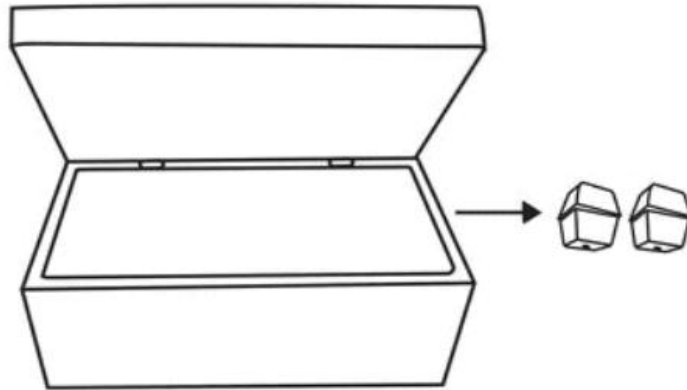

ASSEMBLY TIME

10 MINUTES

PARTS IDENTIFICATION

A OTTOMAN

1PC

B LEG

4PCS

ASSEMBLY INSTRUCTIONS

STEP 1

STEP 2

STEP 3