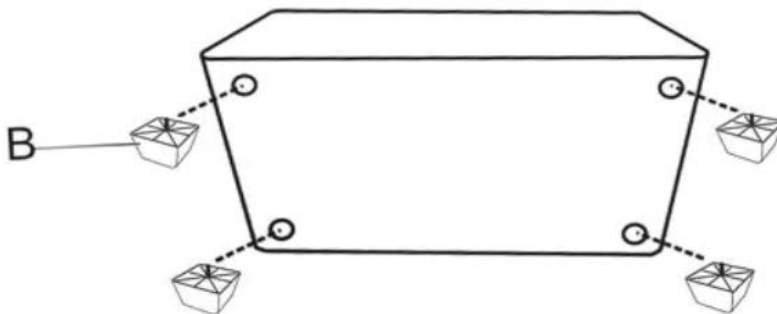

ASSEMBLY TIME

10 MINUTES

PARTS IDENTIFICATION

A OTTOMAN

1PC

B LEG

4PCS

ASSEMBLY INSTRUCTIONS

STEP 1

STEP 2

STEP 3