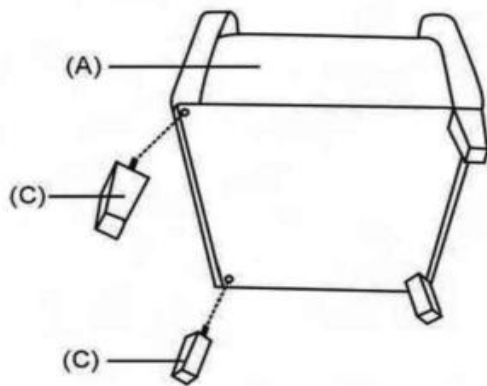

ASSEMBLY TIME

10 MINUTES

PARTS IDENTIFICATION

A	SEAT AND BACK		1PC	C	LEG FOR CHAIR		4PCS
B	OTTOMAN		1PC	D	LEG FOR OTTOMAN		4PCS

ASSEMBLY INSTRUCTIONS

STEP 1

STEP 2

STEP 3

STEP 4