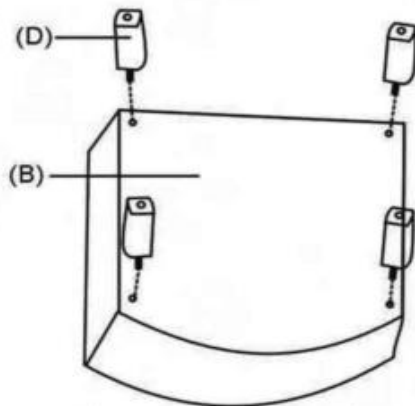

ASSEMBLY TIME

10 MINUTES

PARTS IDENTIFICATION

A	SEAT AND BACK		1PC	C	LEG FOR CHAIR		4PCS
B	OTTOMAN		1PC	D	LEG FOR OTTOMAN		4PCS

ASSEMBLY INSTRUCTIONS

STEP 1

STEP 2

STEP 3

STEP 4