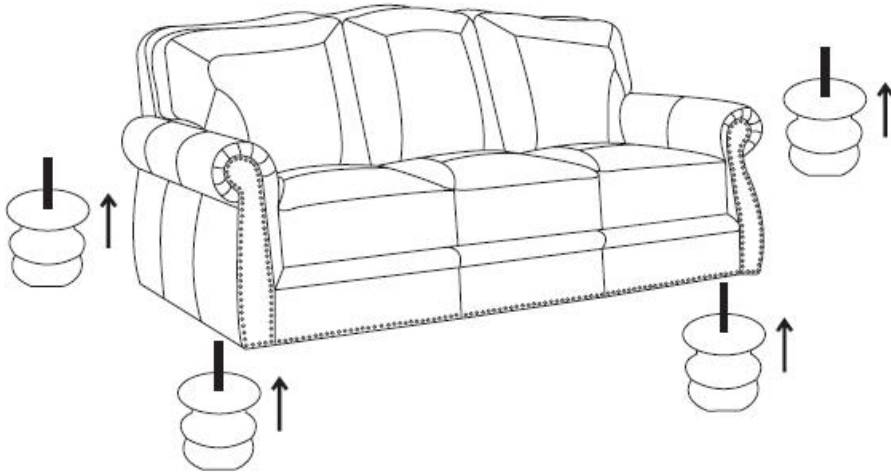

ASSEMBLY TIME PER UNIT | 10 MINUTES

**PARTS IDENTIFICATION**

A

SOFA

1 PC

B

LEG

4 PCS

ITEM: 503981  
ASSEMBLY INSTRUCTIONS

STEP 1

STEP 2