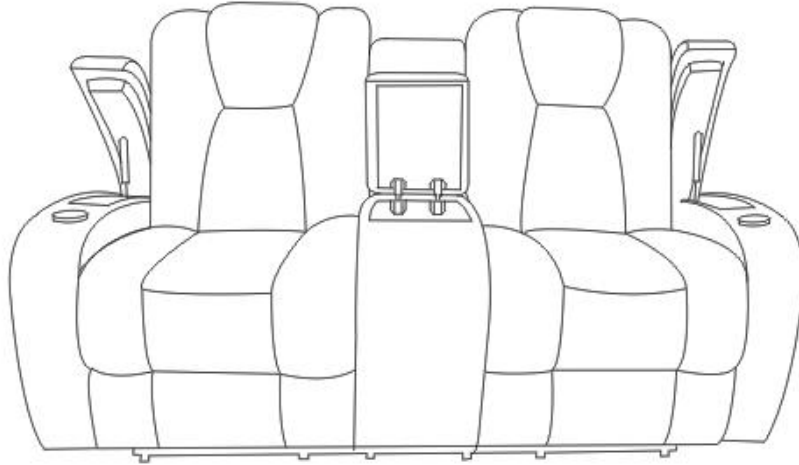

ITEM: 601742P
ASSEMBLY INSTRUCTIONS

SHOW1