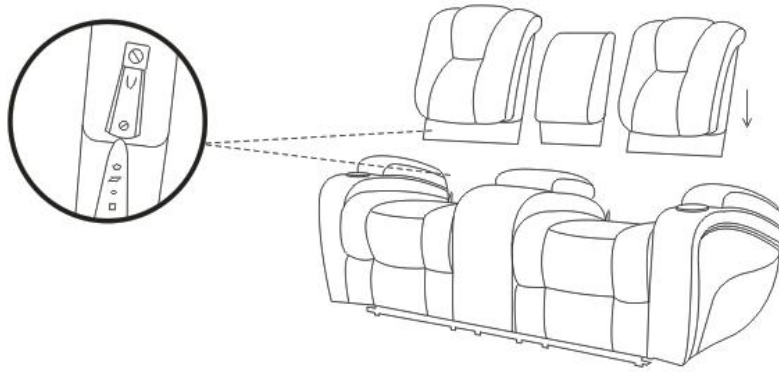

ASSEMBLY TIME PER UNIT | 20 MINUTES

**PARTS IDENTIFICATION**

A		BASE	1 PC
B		LEFT BACK	1 PC
C		MIDDLE BACK	1 PC
D		RIGHT BACK	1 PC
E		POWER CABLE	1 PC

**ITEM: 601742P**  
**ASSEMBLY INSTRUCTIONS**

STEP1

STEP2