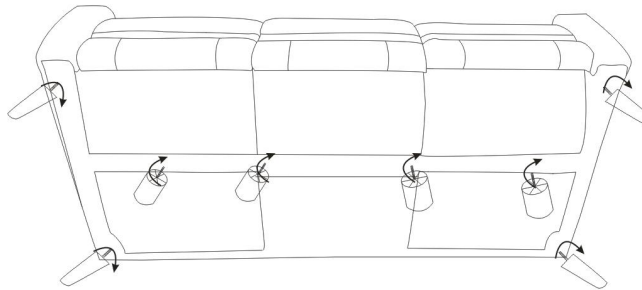

ASSEMBLY TIME PER UNIT 20 MINUTES

PARTS IDENTIFICATION

A		BASE	1 PC
B		LEFT BACK	1 PC
C		MIDDLE BACK	1 PC
D		RIGHT BACK	1 PC
E		LEFT EAR	1 PC
F		RIGHT EAR	1 PC
G		LEG	4 PCS
H		MIDDLE LEG	4 PCS

ITEM: 603384P
ASSEMBLY INSTRUCTIONS

STEP1

STEP2

STEP3

STEP4