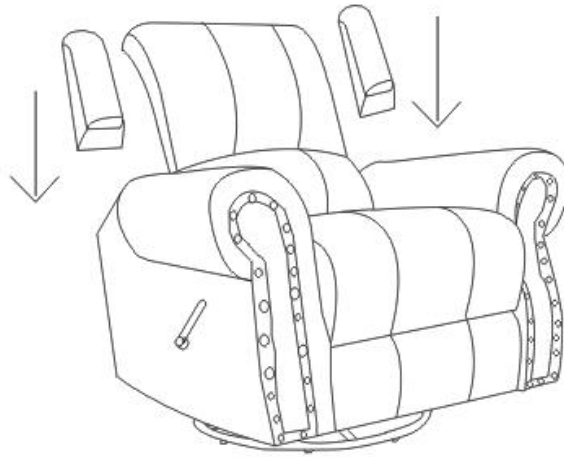

ASSEMBLY INSTRUCTIONS
COASTER FINE FURNITURE

Fine Furniture for every stage of life

650163
SWIVEL ROCKER

REVISION 1:07/16/2014
REVISION 2:07/15/2019

COASTERFURNITURE.COM

PAGE 1 OF 3

ITEM: 650163
ASSEMBLY INSTRUCTIONS

ASSEMBLY TIME PER UNIT | 10 MINUTES

PARTS IDENTIFICATION

A		BASE	1 PC
B		BACK REST	1 PC
C		LEFT BACK EAR	1 PC
D		RIGHT BACK EAR	1 PC

ITEM: 650163
ASSEMBLY INSTRUCTIONS

STEP 1

STEP 2

STEP 3