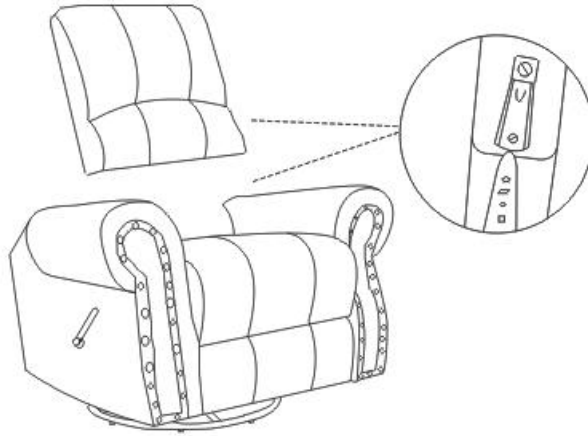

ASSEMBLY TIME PER UNIT | 10 MINUTES

PARTS IDENTIFICATION

A		BASE	1 PC
B		BACK REST	1 PC
C		LEFT BACK EAR	1 PC
D		RIGHT BACK EAR	1 PC

ITEM: 650163
ASSEMBLY INSTRUCTIONS

STEP 1

STEP 2

STEP 3