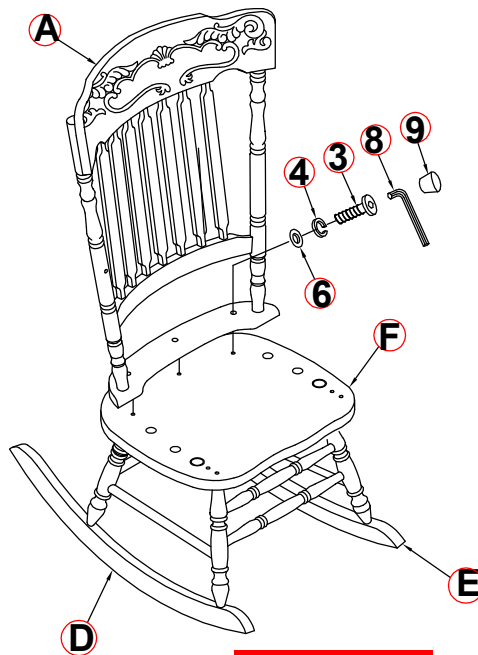

ASSEMBLY INSTRUCTIONS
COASTER FINE FURNITURE

Fine Furniture for every stage of life

600175
Rocking Chair

ITEM: 600175

ASSEMBLY INSTRUCTIONS

ASSEMBLY TIPS:

1. Remove hardware from box and sort by size.
2. Please check to see that all hardware and parts are present prior to start of assembly.
3. Please follow attached instructions in the same sequence as numbered to assure fast & easy assembly.

HARDWARE IDENTIFICATION

1	LONG BOLT (Ø 1/4" x 60mm - RBW)		8PCS	6	SMALL FLAT WASHER (Ø 1/4" - RBW)		17PCS
2	MEDIUM BOLT (Ø 1/4" x 40mm - RBW)		4PCS	7	BARREL NUT (Ø 1/4" - RBW)		8PCS
3	SHORT BOLT (Ø 1/4" x 32mm - RBW)		11PCS	8	ALLEN WRENCH (4MM - RBW)		1PC
4	LOCK WASHER (Ø 1/4" - RBW)		23PCS	9	WOOD PLUG (1/2")		11PCS

NOTE:

Quantities shown are for one chair.

ITEM: **600175**

ASSEMBLY INSTRUCTIONS

STEP 1

STEP 2

STEP 3

ITEM: **600175**

ASSEMBLY INSTRUCTIONS
STEP 4

STEP 5
COMPLETE

ITEM: 600175

NOTE: Dimension tolerance \pm 5%