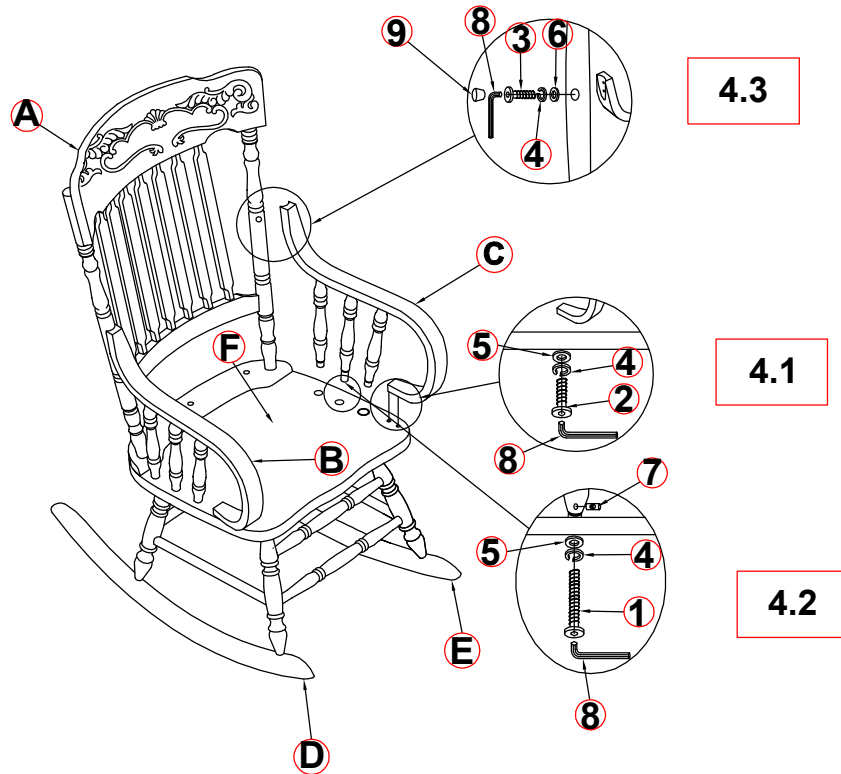

ASSEMBLY TIME

15 MINUTES

PARTS IDENTIFICATION

A	BACKREST		1PC	F	SEAT		1PC
B	LEFT ARMREST		1PC	G	SHORT FRONT STRETCHER		1PC
C	RIGHT ARMREST		1PC	H	LONG FRONT STRETCHER		1PC
D	LEFT LEG FRAME		1PC	I	BACK STRETCHER		1PC
E	RIGHT LEG FRAME		1PC				

HARDWARE IDENTIFICATION

1	LONG BOLT (Ø 1/4" x 60mm - RBW)		8PCS	6	SMALL FLAT WASHER (Ø 1/4" - RBW)		17PCS
2	MEDIUM BOLT (Ø 1/4" x 40mm - RBW)		4PCS	7	BARREL NUT (Ø 1/4" - RBW)		8PCS
3	SHORT BOLT (Ø 1/4" x 32mm - RBW)		11PCS	8	ALLEN WRENCH (4MM - RBW)		1PC
4	LOCK WASHER (Ø 1/4" - RBW)		23PCS	9	WOOD PLUG (1/2")		11PCS

NOTE:

Quantities shown are for one chair.

ITEM: **600175**

ASSEMBLY INSTRUCTIONS

STEP 1

STEP 2

STEP 3

ITEM: **600175**

ASSEMBLY INSTRUCTIONS
STEP 4

STEP 5
COMPLETE

ITEM: 600175

NOTE: Dimension tolerance \pm 5%