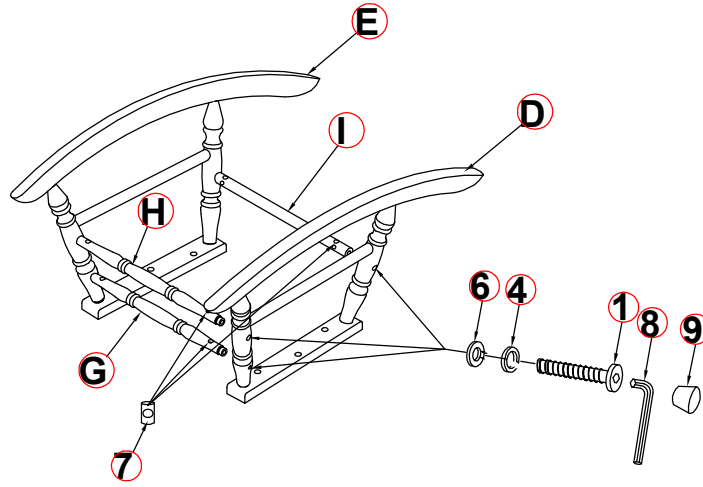

ITEM: **600175**

ASSEMBLY INSTRUCTIONS

STEP 1