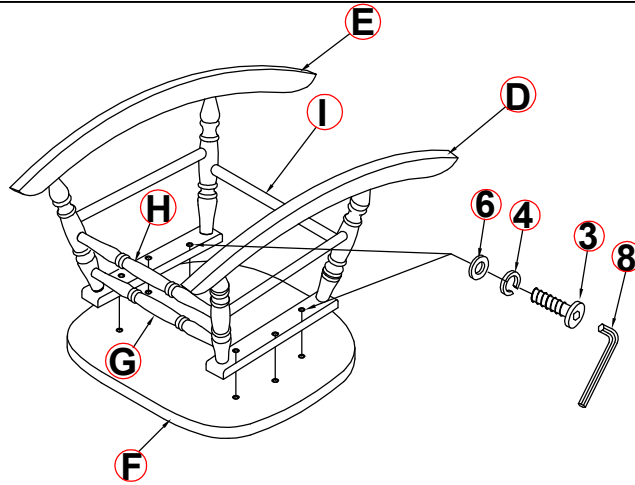

ASSEMBLY TIME

15 MINUTES

PARTS IDENTIFICATION

A	BACKREST		1PC	F	SEAT		1PC
B	LEFT ARMREST		1PC	G	SHORT FRONT STRETCHER		1PC
C	RIGHT ARMREST		1PC	H	LONG FRONT STRETCHER		1PC
D	LEFT LEG FRAME		1PC	I	BACK STRETCHER		1PC
E	RIGHT LEG FRAME		1PC				

HARDWARE IDENTIFICATION

1	LONG BOLT (Ø 1/4" x 60mm - RBW)		8PCS	6	SMALL FLAT WASHER (Ø 1/4" - RBW)		17PCS
2	MEDIUM BOLT (Ø 1/4" x 40mm - RBW)		4PCS	7	BARREL NUT (Ø 1/4" - RBW)		8PCS
3	SHORT BOLT (Ø 1/4" x 32mm - RBW)		11PCS	8	ALLEN WRENCH (4MM - RBW)		1PC
4	LOCK WASHER (Ø 1/4" - RBW)		23PCS	9	WOOD PLUG (1/2")		11PCS

NOTE:

Quantities shown are for one chair.

ITEM: **600175**

ASSEMBLY INSTRUCTIONS

STEP 1

STEP 2

STEP 3

ITEM: **600175**

ASSEMBLY INSTRUCTIONS
STEP 4

STEP 5
COMPLETE

ITEM: 600175

NOTE: Dimension tolerance \pm 5%