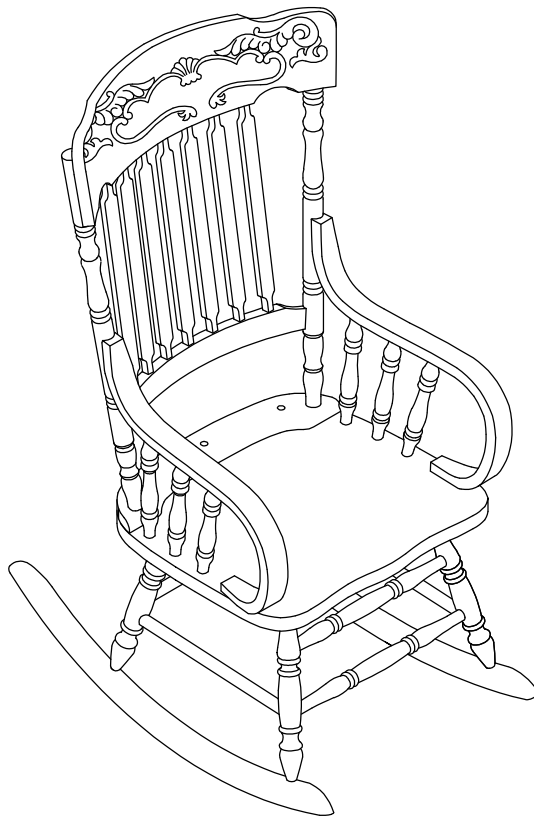

ASSEMBLY INSTRUCTIONS
COASTER FINE FURNITURE

Fine Furniture for every stage of life

600175
Rocking Chair

ITEM: 600175

ASSEMBLY INSTRUCTIONS

ASSEMBLY TIPS:

1. Remove hardware from box and sort by size.
2. Please check to see that all hardware and parts are present prior to start of assembly.
3. Please follow attached instructions in the same sequence as numbered to assure fast & easy assembly.

ASSEMBLY TIME

15 MINUTES

PARTS IDENTIFICATION

A	BACKREST		1PC	F	SEAT		1PC
B	LEFT ARMREST		1PC	G	SHORT FRONT STRETCHER		1PC
C	RIGHT ARMREST		1PC	H	LONG FRONT STRETCHER		1PC
D	LEFT LEG FRAME		1PC	I	BACK STRETCHER		1PC
E	RIGHT LEG FRAME		1PC				