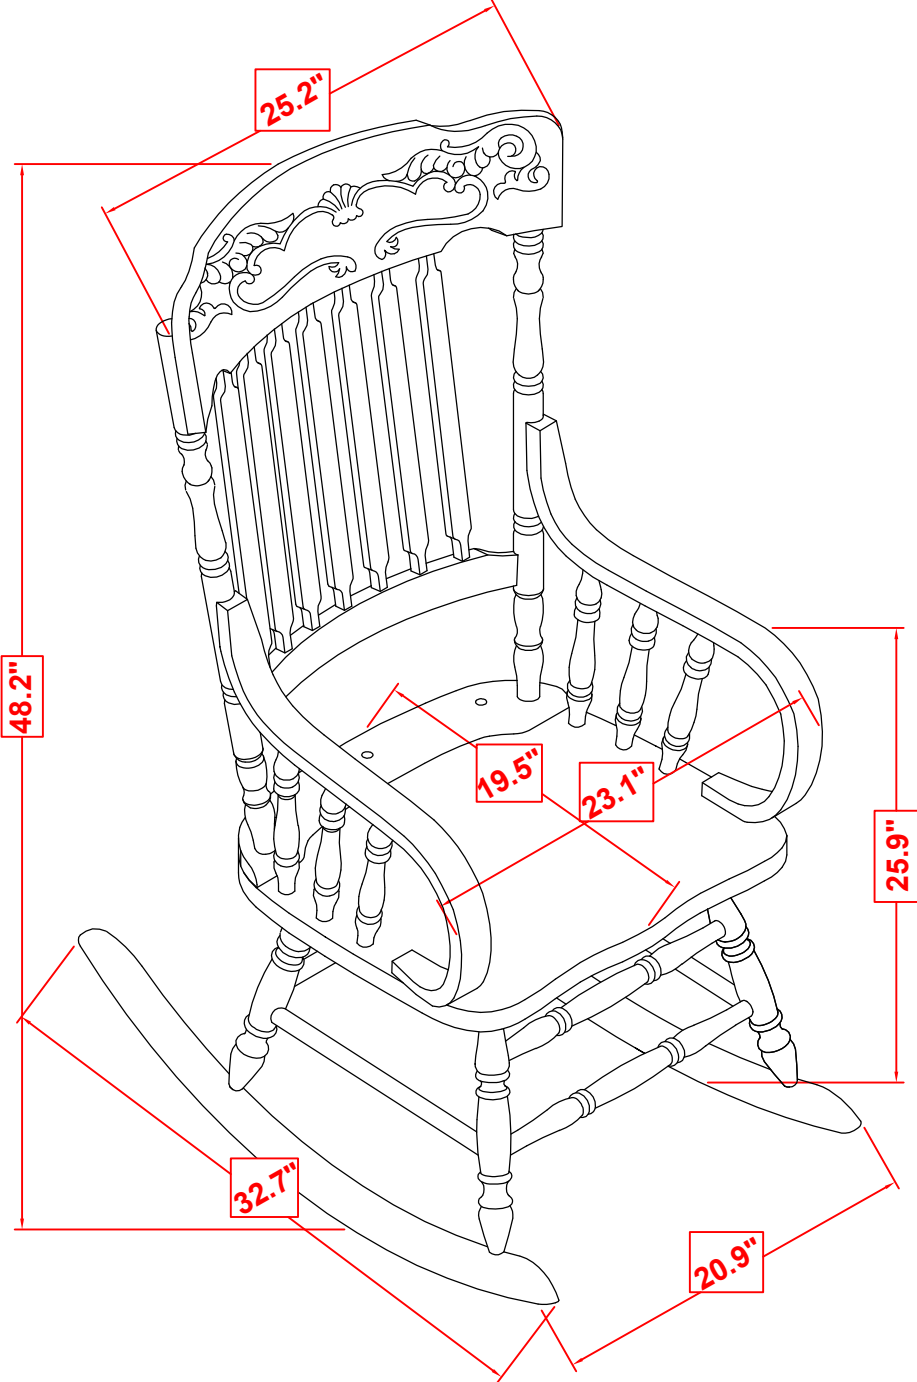

ASSEMBLY INSTRUCTIONS
COASTER FINE FURNITURE

Fine Furniture for every stage of life

600175
Rocking Chair

ITEM: 600175

ASSEMBLY INSTRUCTIONS

ASSEMBLY TIPS:

1. Remove hardware from box and sort by size.
2. Please check to see that all hardware and parts are present prior to start of assembly.
3. Please follow attached instructions in the same sequence as numbered to assure fast & easy assembly.

HARDWARE IDENTIFICATION

1	LONG BOLT (Ø 1/4" x 60mm - RBW)		8PCS	6	SMALL FLAT WASHER (Ø 1/4" - RBW)		17PCS
2	MEDIUM BOLT (Ø 1/4" x 40mm - RBW)		4PCS	7	BARREL NUT (Ø 1/4" - RBW)		8PCS
3	SHORT BOLT (Ø 1/4" x 32mm - RBW)		11PCS	8	ALLEN WRENCH (4MM - RBW)		1PC
4	LOCK WASHER (Ø 1/4" - RBW)		23PCS	9	WOOD PLUG (1/2")		11PCS

NOTE:

Quantities shown are for one chair.

ITEM: **600175**

ASSEMBLY INSTRUCTIONS

STEP 1

STEP 2

STEP 3

ITEM: **600175**

ASSEMBLY INSTRUCTIONS
STEP 4

STEP 5
COMPLETE

ITEM: 600175

NOTE: Dimension tolerance \pm 5%