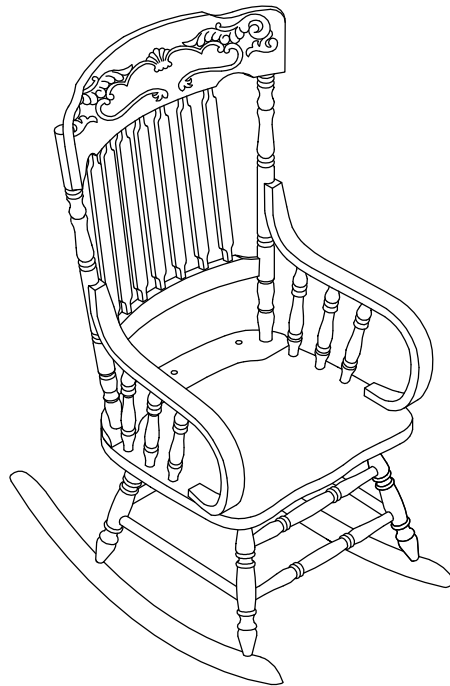

ITEM: **600175**

ASSEMBLY INSTRUCTIONS
STEP 4

STEP 5
COMPLETE